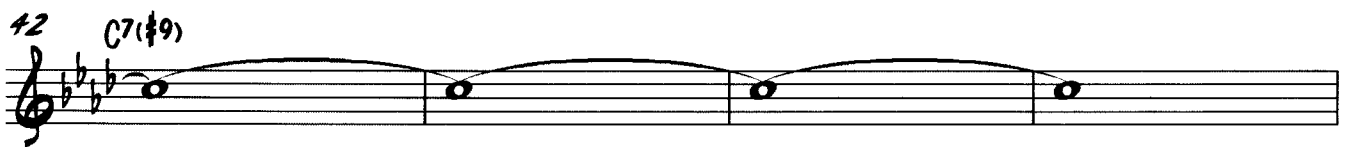

Elektro-Gitarre

2
29

32

35

37

40

42

46

50

54

56