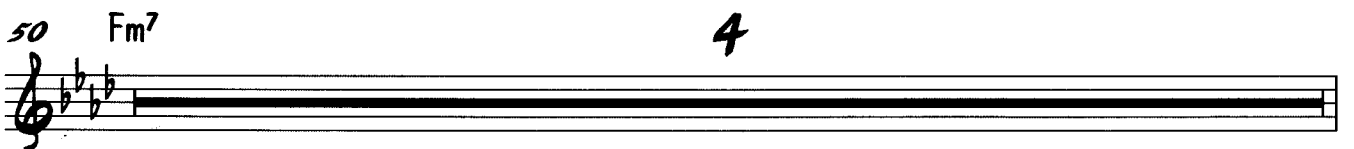

Elektro-Gitarre

2
29

32

35

37

40

42

46

50

54

56